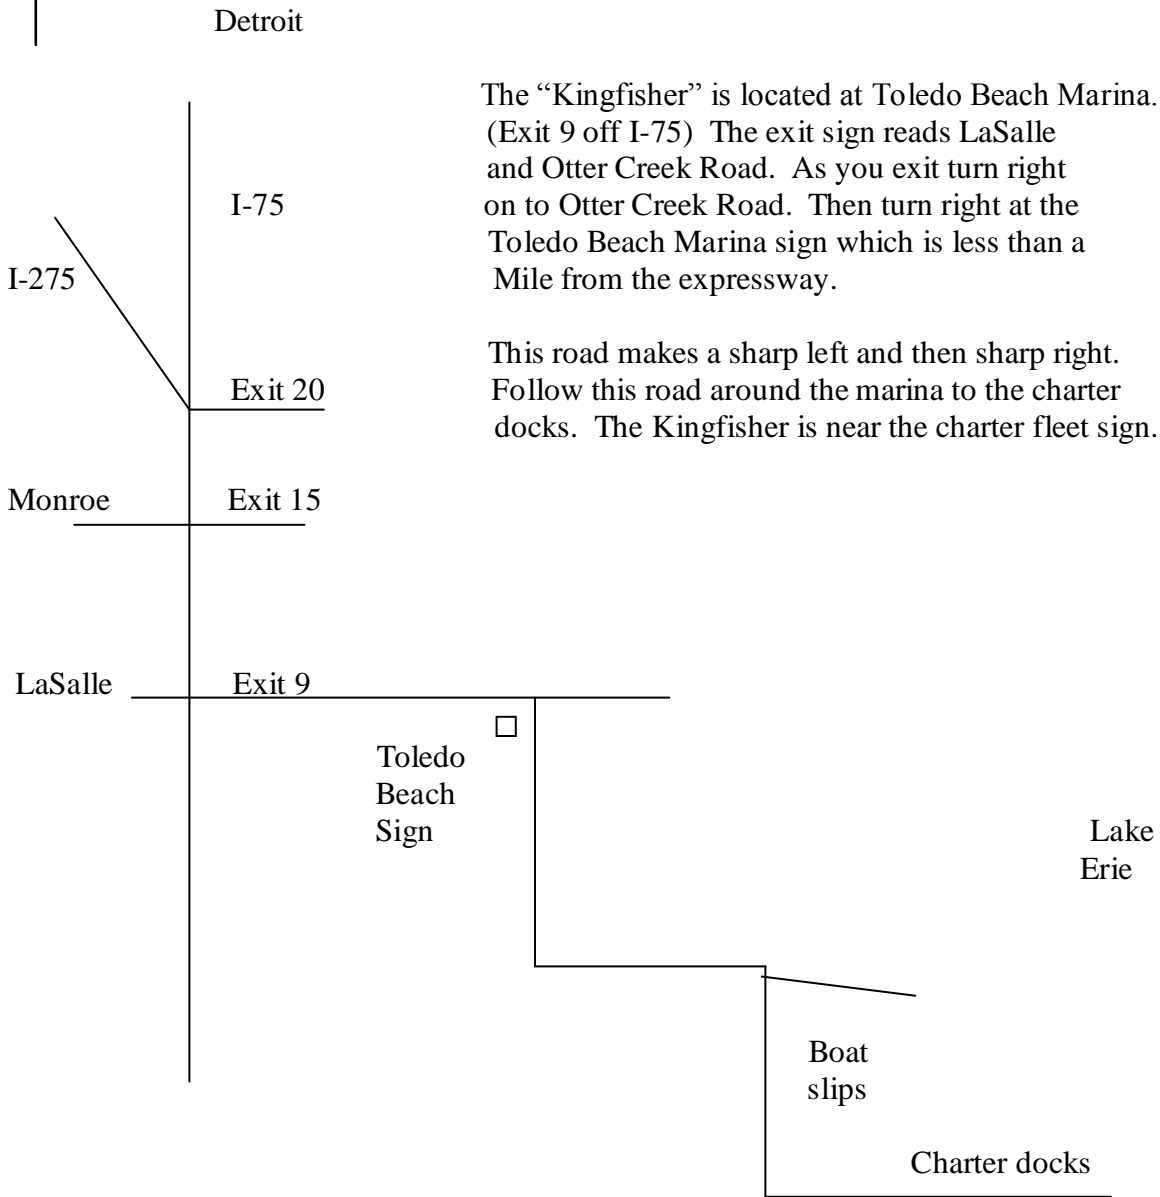

Map to Capt Scott's Boat – "Kingfisher"

Should you have difficulties during the drive to the boat, please contact Captain Scott at 888.894.5749

Map to the Kingfisher